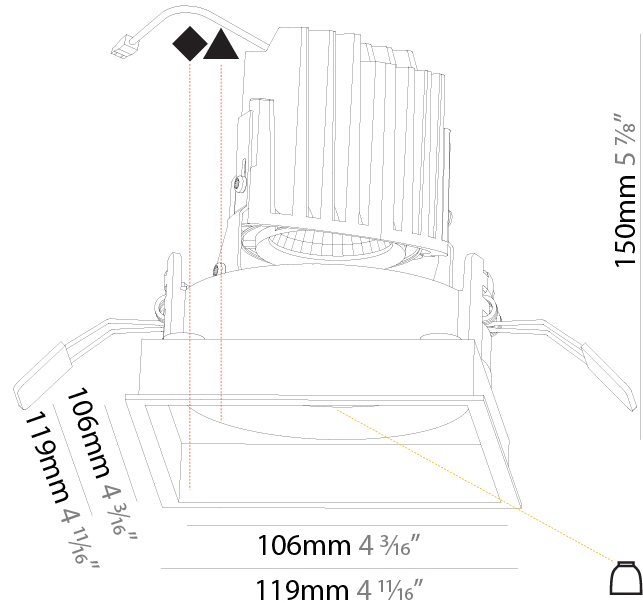

GENERAL

Series: Bioniq
Subseries: Bioniq Square Deep
Brand: Prolicht
Division: Architectural
Mounting Type: Recessed
Mounting Location: Ceiling
Subcategory: Downlight

PHYSICAL

Shape: Square
Length (mm): 119
Length (in): 4 11/16
Width (mm): 119
Width (in): 4 11/16
Depth (mm): 150
Depth (in): 5 7/8
Ceiling Thickness (mm): 10 / 12.5 / 15
Ceiling Thickness (in): 3/8 or 1/2 or 9/16
Min. Recessing Depth (mm): 170
Min. Recessing Depth (in): 6 11/16
Light Distribution: Downlight
Weight (kg): 0.592
Weight (lbs): 1.31

Fixture Finish: SSR / BKV / CWI / CRY / HAB / UFT / ITA / RUA / FTG / MYG / LOD / PUS / FRO / FUP / KIA / POP / BLS / SPG / MEY / GOH / GUM / CHC / COM / ABZ / JAG / OBR / MOS / ROR

Fixture Material: Aluminum Die Cast
Cut-out Measurements: 114mm / 4 1/2" x 114mm / 4 1/2"

ELECTRICAL

Lamp Type: LED (Zhaga Standard)
Total Output Wattage (W): 15
Dimming: Dali Dimming
Driver Included: No
Driver Location: Recessed Housing
Driver Type: Constant Current 120Vac
Housing: See components
Input Voltage (V): 120
Constant Current (MA): 350

LED

Number of LEDs: 1
Color Temperature (°K): Warm Dim
Max. Delivered Lumen (lm): 760
Nominal Lumen (lm): 1140
CRI: >90 CRI
Lamp Life (hrs): 50000

OPTICAL

Reflector: 20 / 40 / 60
Adjustability: Rotational 355°; Tilt 30°

RATINGS AND CERTIFICATIONS

Certified By: Certified for North American Standards
IP rating: IP20