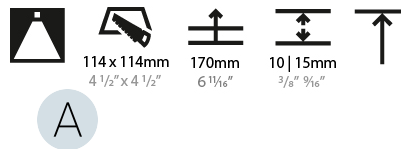

GENERAL

Series: Bioniq
Subseries: Bioniq Square Deep
Brand: Prolicht
Division: Architectural
Mounting Type: Recessed
Mounting Location: Ceiling
Subcategory: Downlight

PHYSICAL

Shape: Square
Length (mm): 119
Length (in): 4 11/16
Width (mm): 119
Width (in): 4 11/16
Depth (mm): 150
Depth (in): 5 7/8
Ceiling Thickness (mm): 10 / 12.5 / 15
Ceiling Thickness (in): 3/8 or 1/2 or 9/16
Min. Recessing Depth (mm): 170
Min. Recessing Depth (in): 6 11/16
Light Distribution: Downlight
Weight (kg): 0.592
Weight (lbs): 1.31

Fixture Finish: SSR / BKV / CWI / CRY / HAB / UFT / ITA / RUA / FTG / MYG / LOD / PUS / FRO / FUP / KIA / POP / BLS / SPG / MEY / GOH / GUM / CHC / COM / ABZ / JAG / OBR / MOS / ROR

Fixture Material: Aluminum Die Cast
Cut-out Measurements: 114mm / 4 1/2" x 114mm / 4 1/2"

ELECTRICAL

Lamp Type: LED (Zhaga Standard)
Total Output Wattage (W): 15
Dimming: Dali Dimming
Driver Included: No
Driver Location: Recessed Housing
Driver Type: Constant Current 120Vac
Housing: See components
Input Voltage (V): 120
Constant Current (MA): 350

LED

Number of LEDs: 1
Color Temperature (°K): Warm Dim
Max. Delivered Lumen (lm): 760
Nominal Lumen (lm): 1140
CRI: >90 CRI
Lamp Life (hrs): 50000

OPTICAL

Reflector: 20 / 40 / 60
Adjustability: Rotational 355°; Tilt 30°

RATINGS AND CERTIFICATIONS

Certified By: Certified for North American Standards
IP rating: IP20